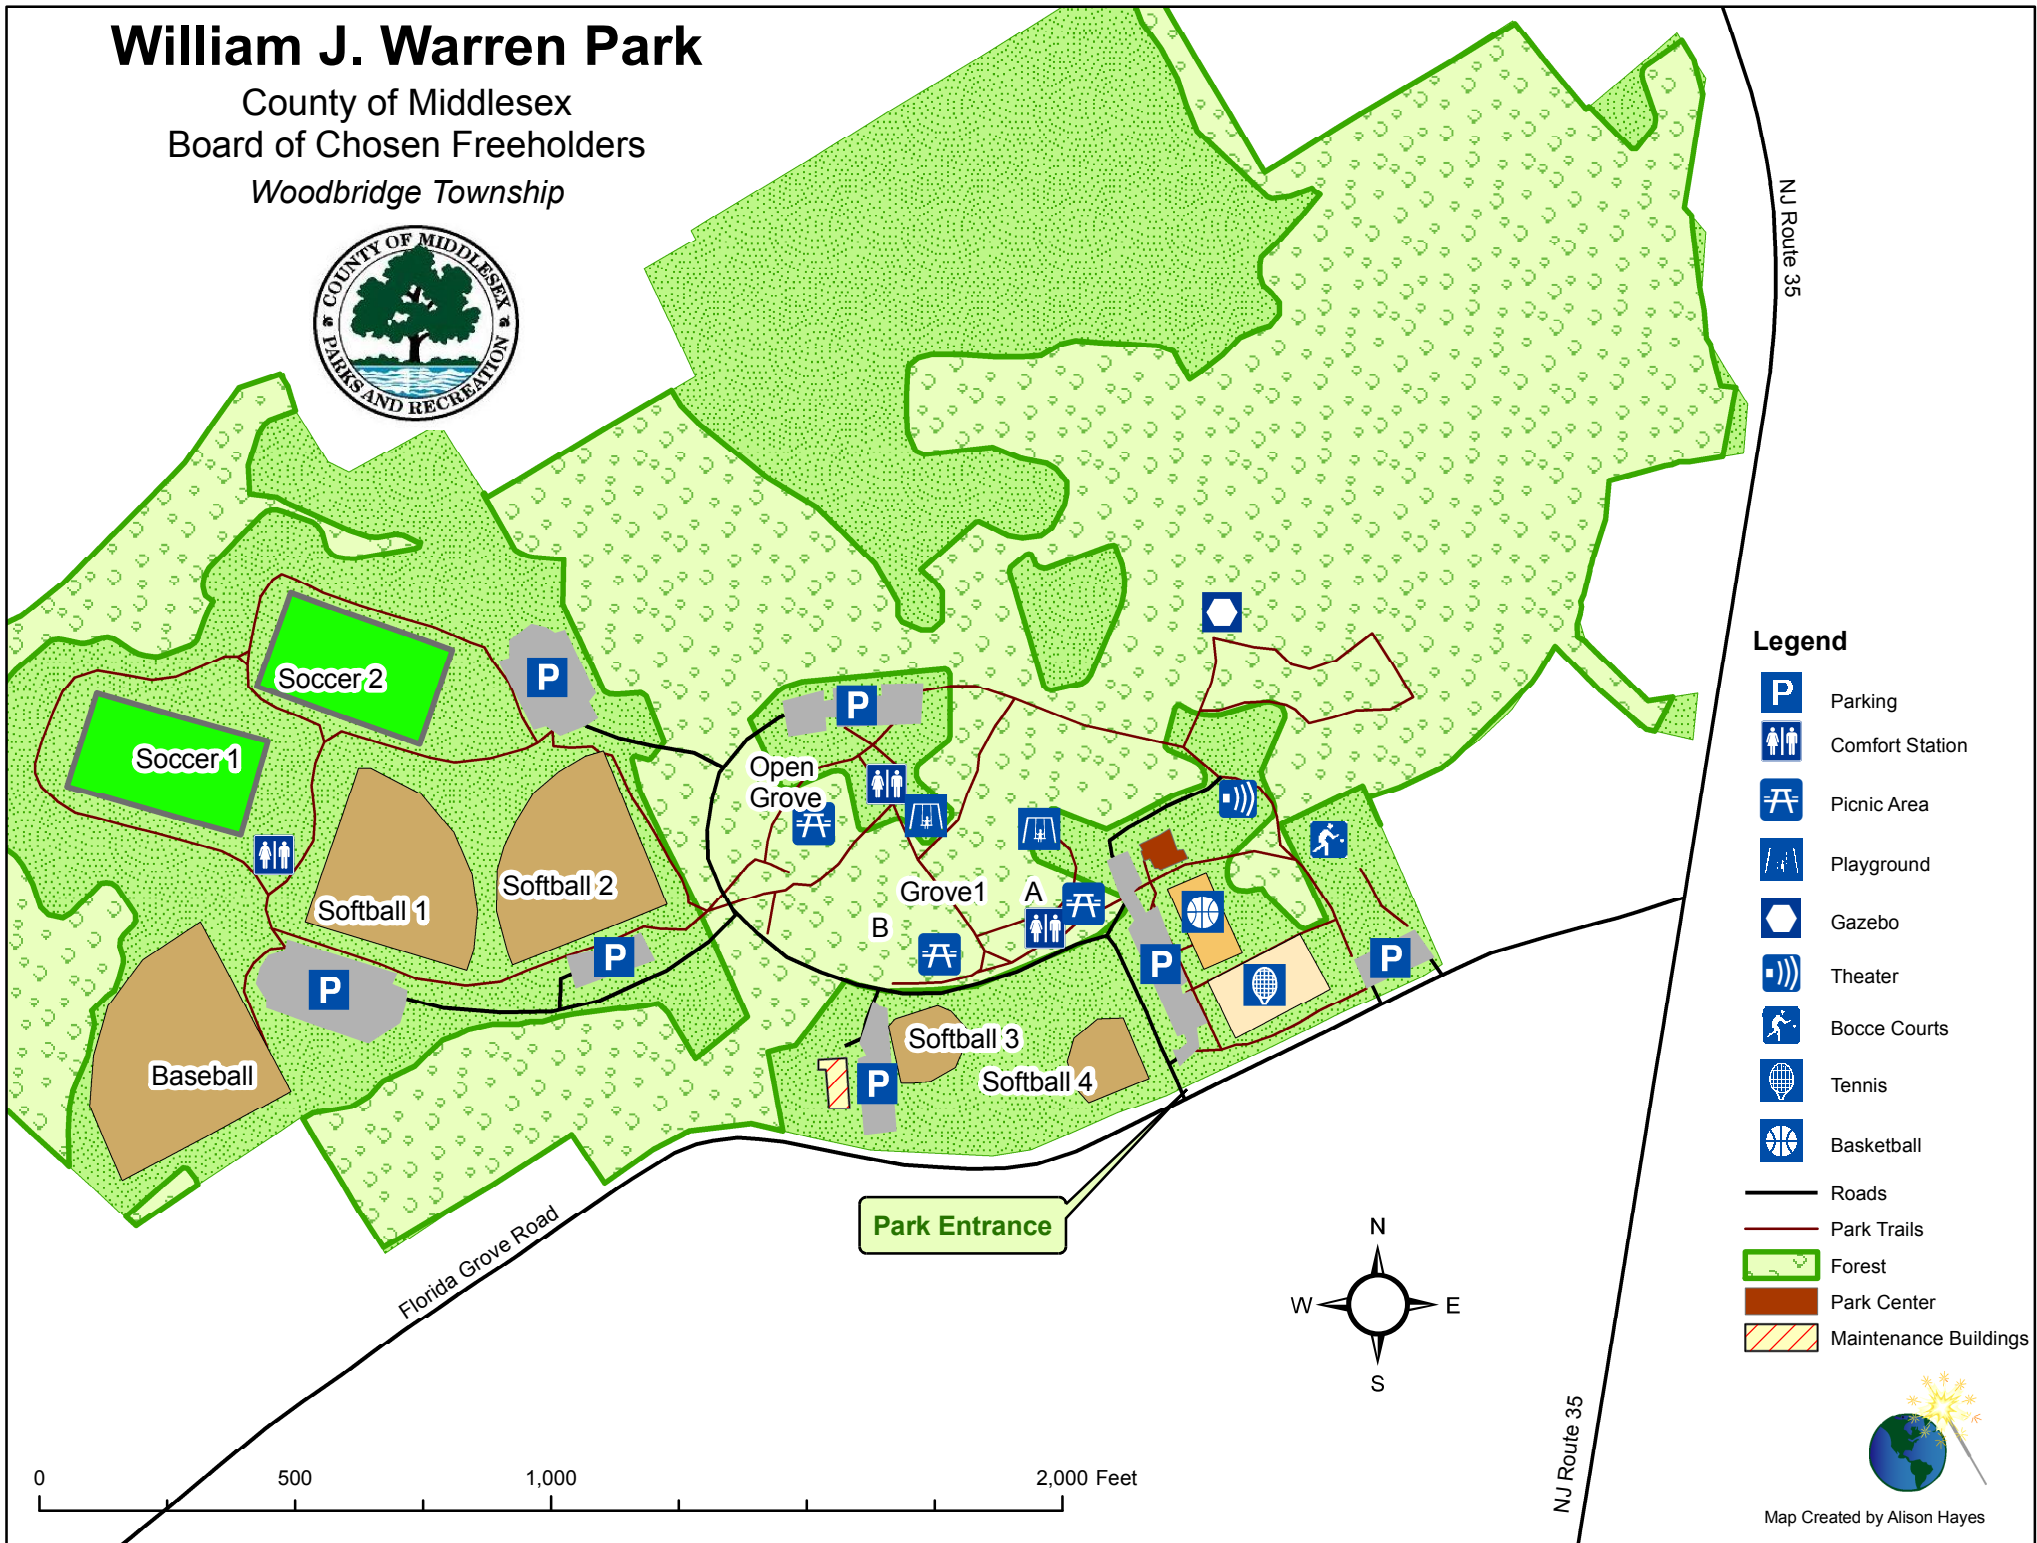

William J. Warren Park

County of Middlesex
Board of Chosen Freeholders
Woodbridge Township

Legend

- Parking
- Comfort Station
- Picnic Area
- Playground
- Gazebo
- Theater
- Bocce Courts
- Tennis
- Basketball
- Roads
- Park Trails
- Forest
- Park Center
- Maintenance Buildings

0 500 1,000 2,000 Feet

NJ Route 35